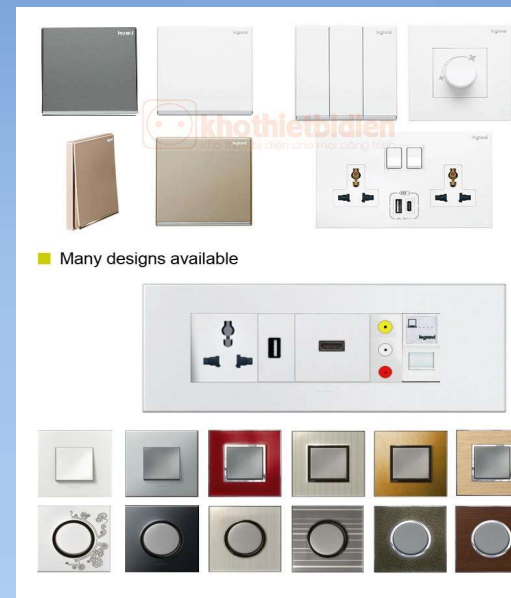

Lĩnh Vực Hoạt Động

PHÁP
THÀNH PHỐ LIMOGES

+90
VĂN PHÒNG
ĐẠI DIỆN

215.000
DANH MỤC
SẢN PHẨM

+37.000
NHÂN VIÊN TRÊN
THẾ GIỚI