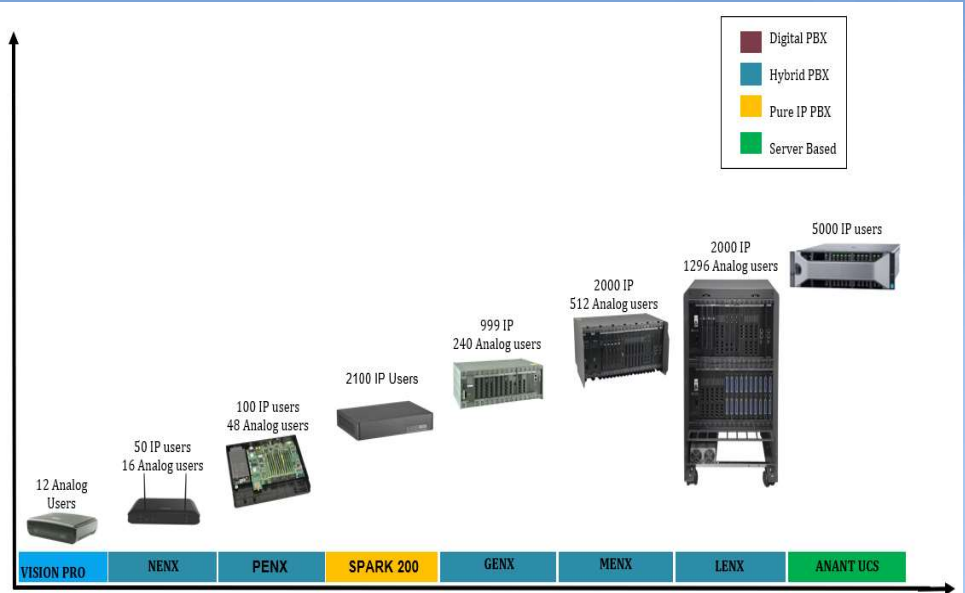

### Tuân thủ chứng chỉ an toàn

**GDPR Compliant**      **VAPT Certified**      **AES 256 Bit Encryption**      **HTTPS 2.0 Secured Communication**

- Máy chủ truyền thông hợp nhất
- IP-EPBXs
- Hotel-Motel PBXs

- Communication Endpoints
- VoIP-GSM Gateways

### ETERNITY MENX16S

- 16 Universal Slots/Flexible Configuration
- Up to 512 FXS Ports
- Up to 128 FXO Ports
- Up to 2000 IP/SIP users
- Up to 99 SIP trunks
- Up to 64 GSM/3G/4G SIM Slots
- Voice Mail System
- Hot Swap and Redundancy