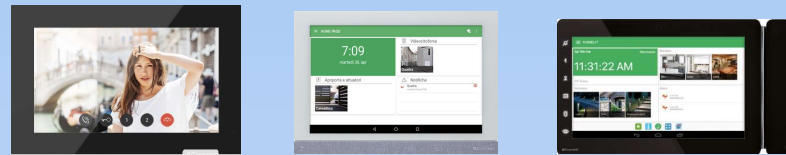

## Video Door Phone

**COMELIT**  
WITH • YOU • ALWAYS

 **ITALY (Ý)**  
Val Seriana

 **+17** BRANCHES  
**+93** SERVED COUNTRIES

 **6 R&D**  
TRUNG TÂM NGHIÊN CỨU

 **+800**  
NHÂN VIÊN

 **178**  
MILLIONS €

**Visitor Call Panel**